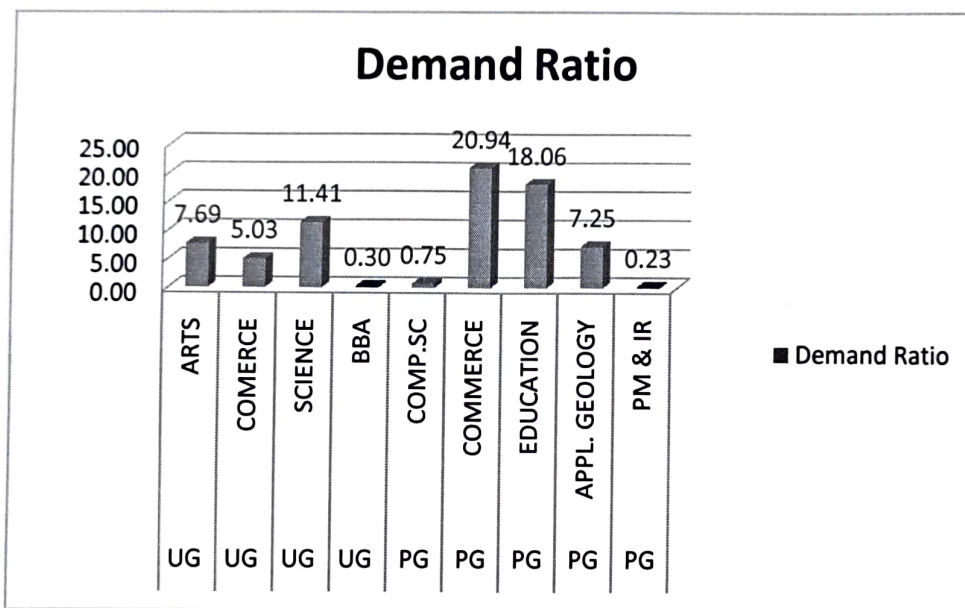

**PRANANATH COLLEGE (AUTONOMOUS) COLLEGE,  
KHORDHA**

Contact No.:+91-6755-220264 Email.: pranath\_college@rediffmail.com

**2.1.1 – Demand Ratio during the year 2019-20**

Name of the Programme	Programme Specialization	Number of seats available	Number of Application received	Students Enrolled	Demand Ratio
UG	ARTS	432	3322	406	<b>7.689815</b>
UG	COMERCE	416	2092	402	<b>5.028846</b>
UG	SCIENCE	416	4747	386	<b>11.41106</b>
UG	BBA	60	18	18	<b>0.3</b>
PG	COMP.SC	32	24	24	<b>0.75</b>
PG	COMMERCE	16	335	16	<b>20.9375</b>
PG	EDUCATION	16	289	16	<b>18.0625</b>
PG	APPL. GEOLOGY	16	116	16	<b>7.25</b>
PG	PM & IR	30	7	7	<b>0.233333</b>